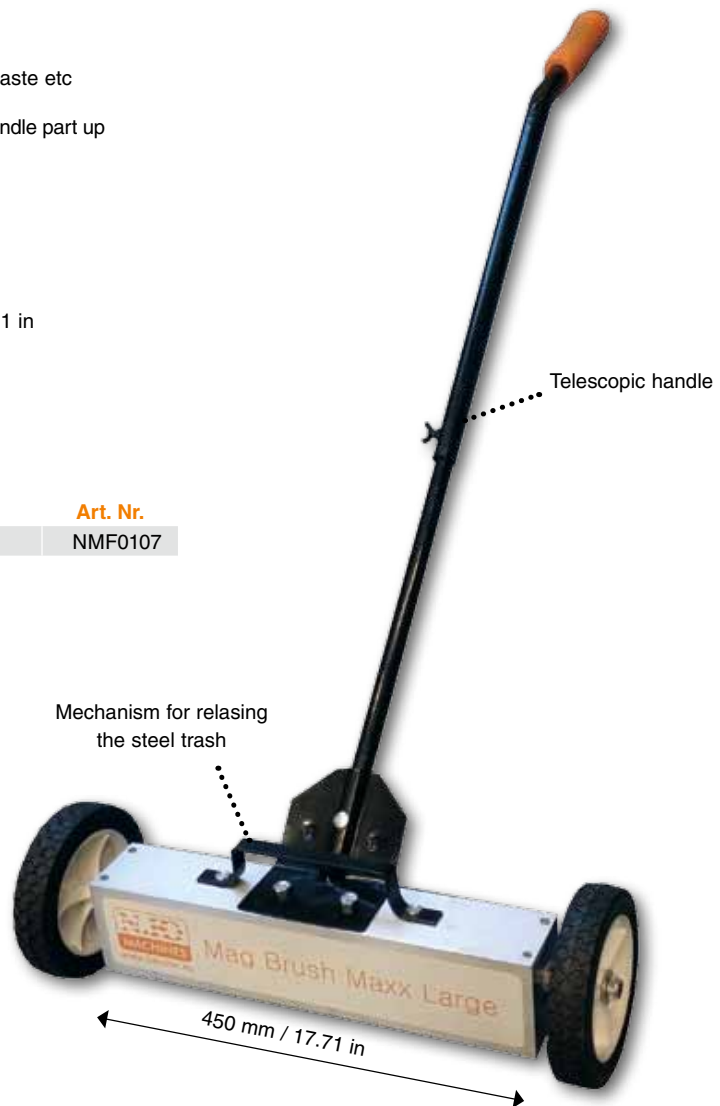

## Mag Brush Maxx Large

- Magnetic sweeper
- Width of the collecting bar 17,7" / 450 mm
- Collects all magnetic materials, such as steel chips, metal waste etc
- Magnetic sweeper is equipped with wheels
- You can release collected material by the simple feed of the handle part up
- Telescopic pole for comfortable use
- Packed in a paper box

**Technical data:**

Lenght of a magnetic bar 450 mm / 17.71 in  
 Adjustable telescopic handle 920 -1250 mm / 36.22 - 49.21 in  
 Weight 5,5 kg / 12 lb

**Name:**

Magnetic sweeper Mag Brush Maxx Large

**Art. Nr.**

## Mag Brush

- Collects all magnetic materials, such as steel chips, metal waste etc
- Release collected material by the simple feed of the handle part up
- Packed in a paper box

**Technical data:**

Lenght of a magnetic bar 300 mm / 11,8 in